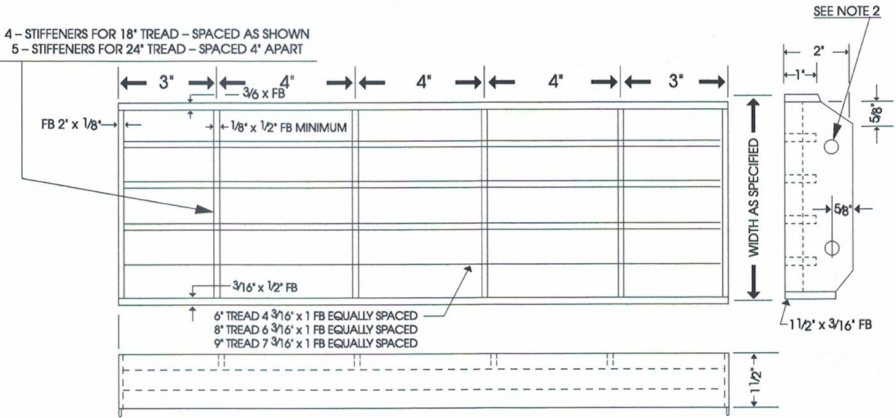

Grating Tread Galvanized Steel SNG

4 - STIFFENERS FOR 18" TREAD - SPACED AS SHOWN
5 - STIFFENERS FOR 24" TREAD - SPACED 4' APART

TO ORDER SPECIFY

Part No. Type SNG

■ Length _____

■ Width _____

■ Quantity _____