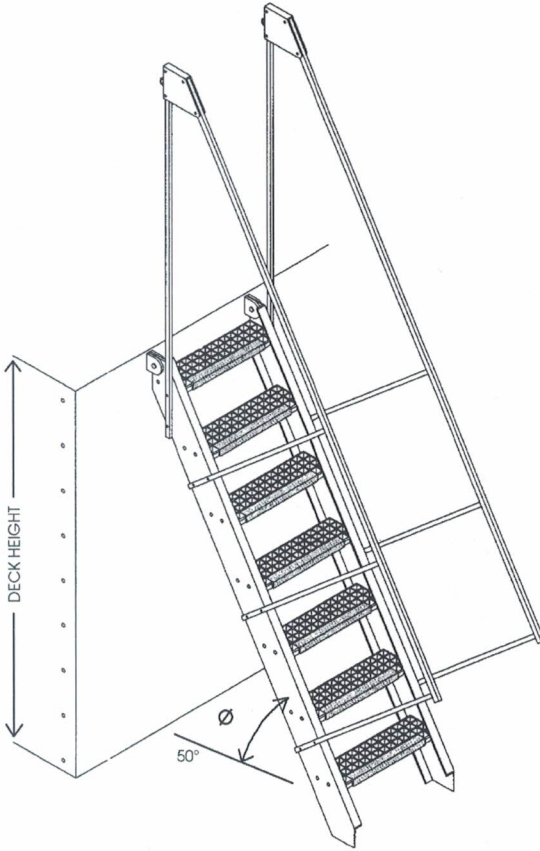

## Fiberglass Inclined Ladder

### SPECIFICATIONS

*Note: for treads see page 41*

<b>Height:</b> As Required	<b>Material:</b> Fiberglass
<b>Width:</b> 24 1/4"	<b>Certified To:</b> 803-5184099 Rev. A
<b>Length:</b> As Required	<b>Type/PC. No.:</b> Haze Gray