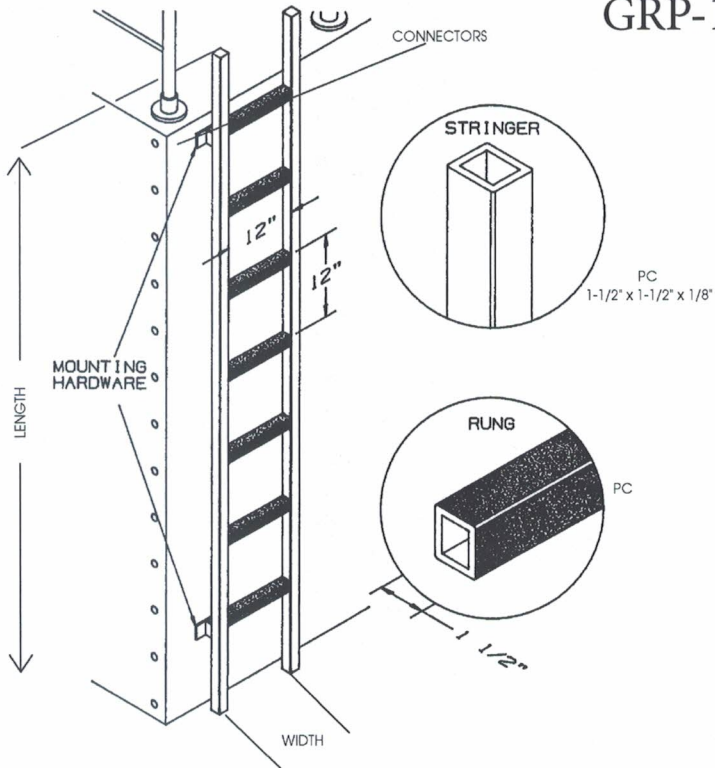

VERTICAL LADDERS

Fiberglass Vertical Ladder

GRP-100

SPECIFICATIONS

Width: 12"

Length: As Required

Material: Fiberglass Extren 525

Note: mounting hardware available as extra.

Certified To: 803-5184098

Type/PC. No.: Haze Gray

FedStd 595B #36270

TO ORDER SPECIFY

- Length
- Distance from Top of Ladder to First Rung
- Distance from Bottom of Ladder to First Rung
- Mounting: Buckhead Deck
- Quantity

Fiberglass Vertical Ladder • Part No. GRP-100