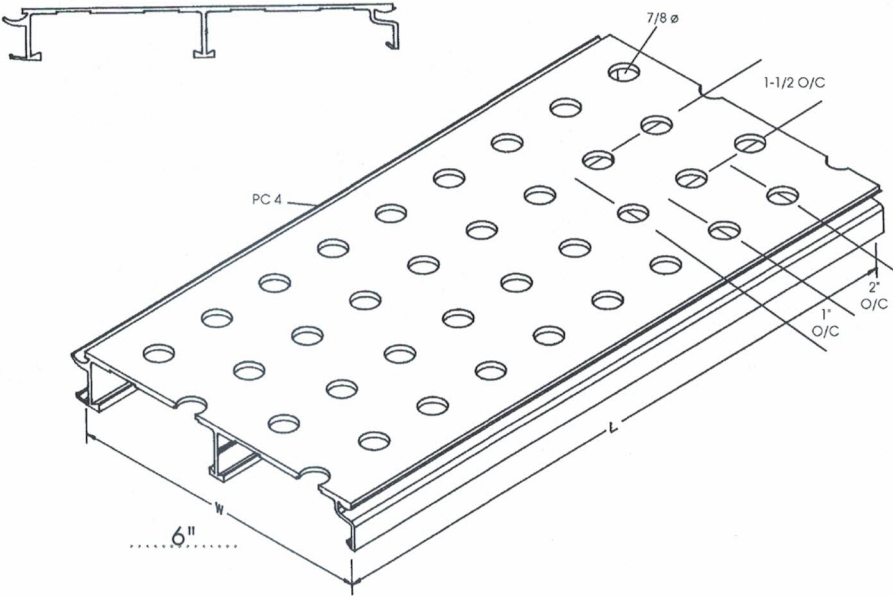

## Interlocking Overhead Grating – Light Duty Type I - 4 Row GR-130

### SPECIFICATIONS

*Note: available in panels DWG 804-2217865*

**Height:** 1"

**Certified To:** MIL-G-18015A

**Length:** To 26'

**Type/PC. No.:** Overhead PC 4

**Material:** 6063-T6 Aluminum

### PUNCH STYLES

Round, Staggered  $1\frac{3}{16}$ " Diameter

### TO ORDER SPECIFY

*Interlocking Overhead Grating • Part No. GR-130*

■ Length to 26'

■ Punch Style