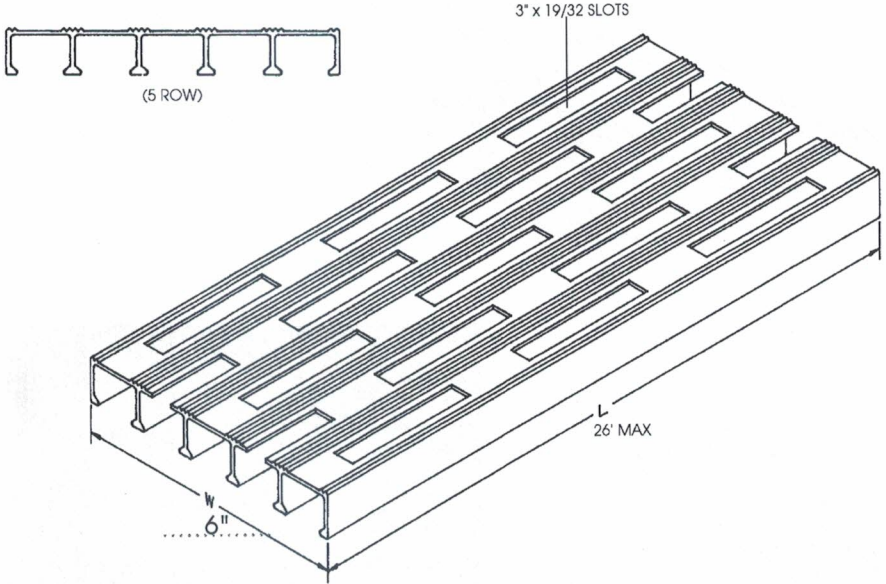

GRATING

Heavy Duty

5 Row Plank Grating – Deck

GR-127

SPECIFICATIONS

Note: available in panels

Height: 1"

Certified To: MIL-G-18015A

Length: 26'

Type/PC. No.: Type II Heavy Duty

PUNCH STYLES

Rectangular Staggered, 3" x 19/32"

Round, Staggered 13/16" Diameter

Square, upset, 19/32"

TO ORDER SPECIFY

Heavy Duty Plank Grating • Part No. GR-127

■ Length to 26'

■ Punch Style

TO ORDER CALL

(603) 625-8639