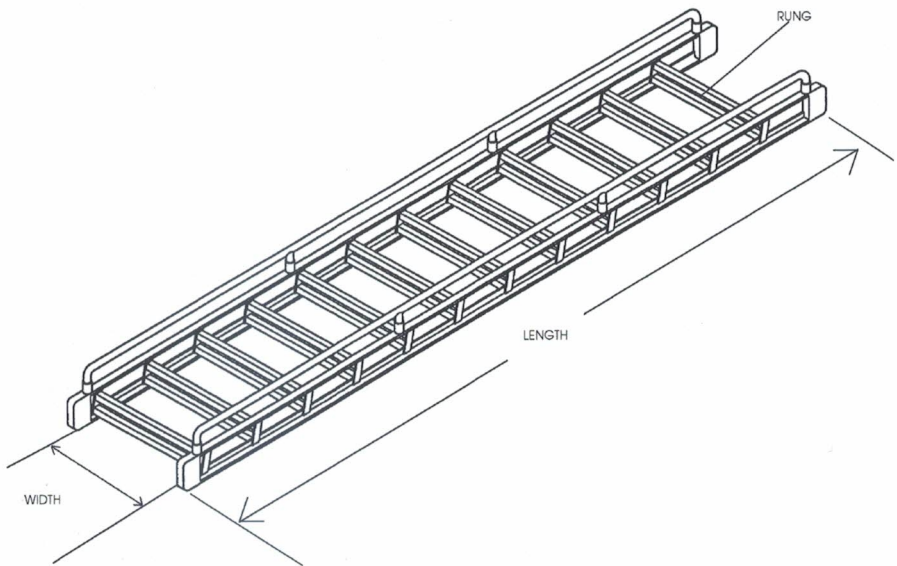

VERTICAL LADDERS

Double Rung Ladder

DR-100

SPECIFICATIONS

Width: 24"

Length: As Required

Material: Aluminum

TO ORDER SPECIFY

- Ladder Length
- Ladder Width
- Quantity

Double Rung Ladder • Part No. DR-100