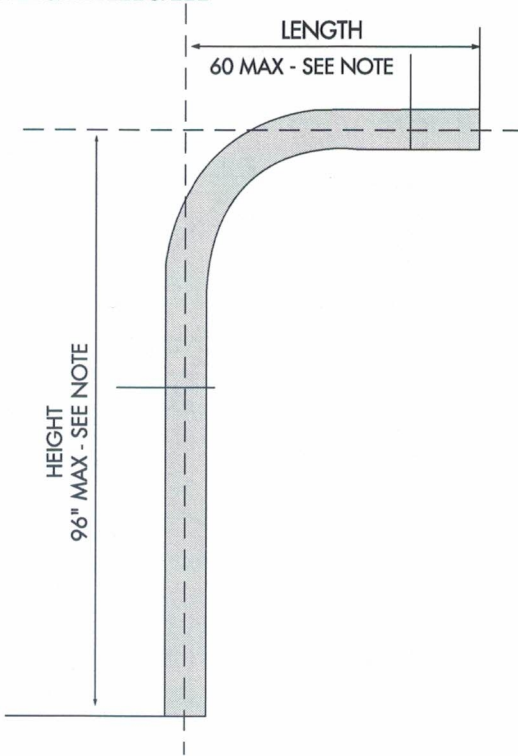

LADDERS

Davits - Aluminum

TO ORDER SPECIFY

Per 803-1645271 Rev. D

L _____ (60 max)

H _____ (96 max)

Socket Yes No

Certified To: 803-1645271-E

Working Loads

500 lbs. 1500

750 lbs. 2000

1000 lbs. 2500

TO ORDER CALL

(603) 625-8639