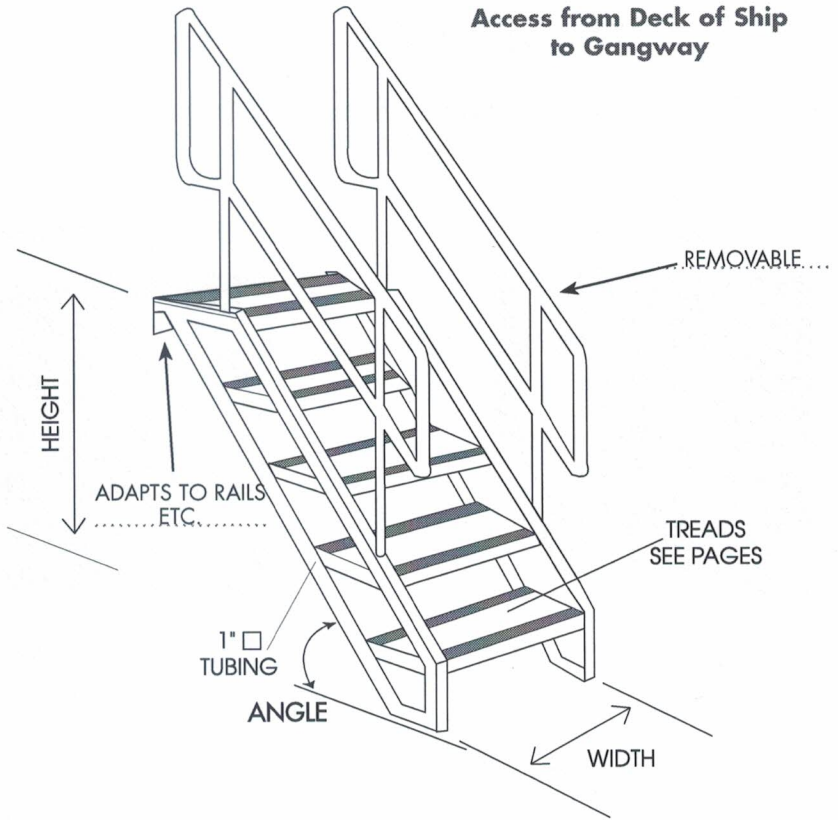

Bulwark Ladder

SPECIFICATIONS

Material: 6063-T6 Aluminum

All Welded Construction

Removable Handrails