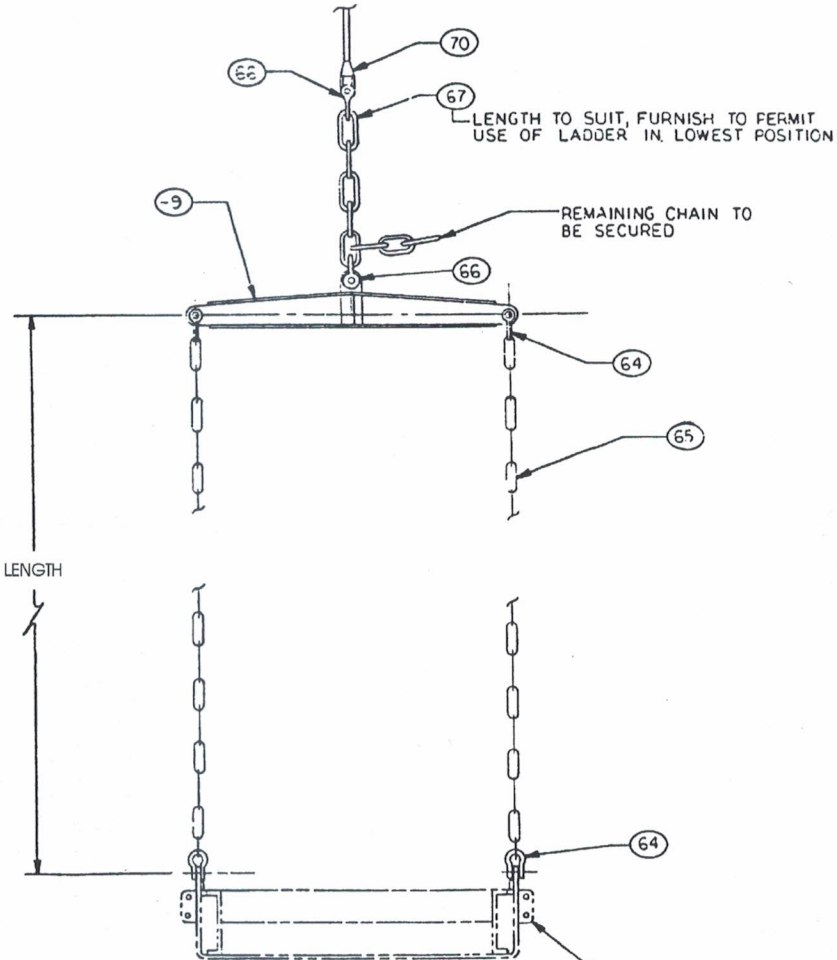

LADDERS

Bridle Assembly – BA-500C

TO ORDER SPECIFY

Ladder Width _____ "
 24"
 30"

Length (DIM) _____

Certified To: 804-2255400-B

TO ORDER CALL
(603) 625-8639