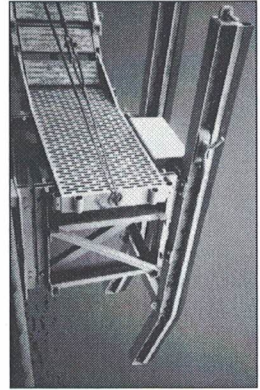

### Lower Adjustable Platform – AC500LPN

**NOTE: LOWER PLATFORM PICTURED WITH FENDERS AND BUMPERS**

**Alternate Type:  
8042255405B**