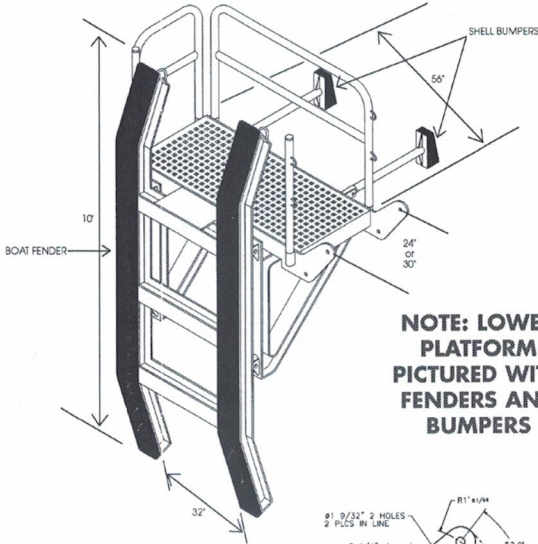

## Accommodation Ladder:

### Lower Adjustable Platform – AC500LPN

**NOTE: LOWER PLATFORM PICTURED WITH FENDERS AND BUMPERS**

**Alternate Type:  
8042255405B**