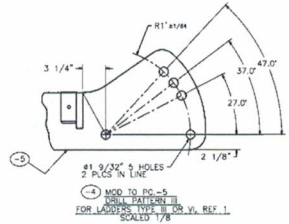

### Lower Adjustable Platform – AC500LPN

**NOTE: LOWER PLATFORM PICTURED WITH FENDERS AND BUMPERS**

**Alternate Type:  
8042255405B**

### SPECIFICATIONS

**Material:** 5086 Aluminum

**Certified To:** 804-2255403

**Type/PC. No.:**

*For Use With AC-500F Ladder*