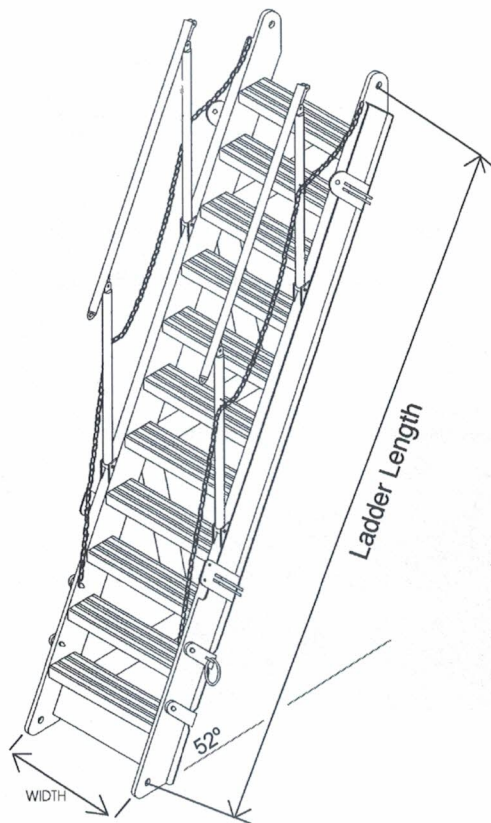

Accommodation Ladder: Fixed Tread Ladder – AC500LNS

TO ORDER SPECIFY

Part No. AC500LNS

- Width 24" 30"
 Length _____ (to 40 ft.)
 Upper or Lower Required?

Certified To: 804-2255407-B

Material: 5086 Aluminum